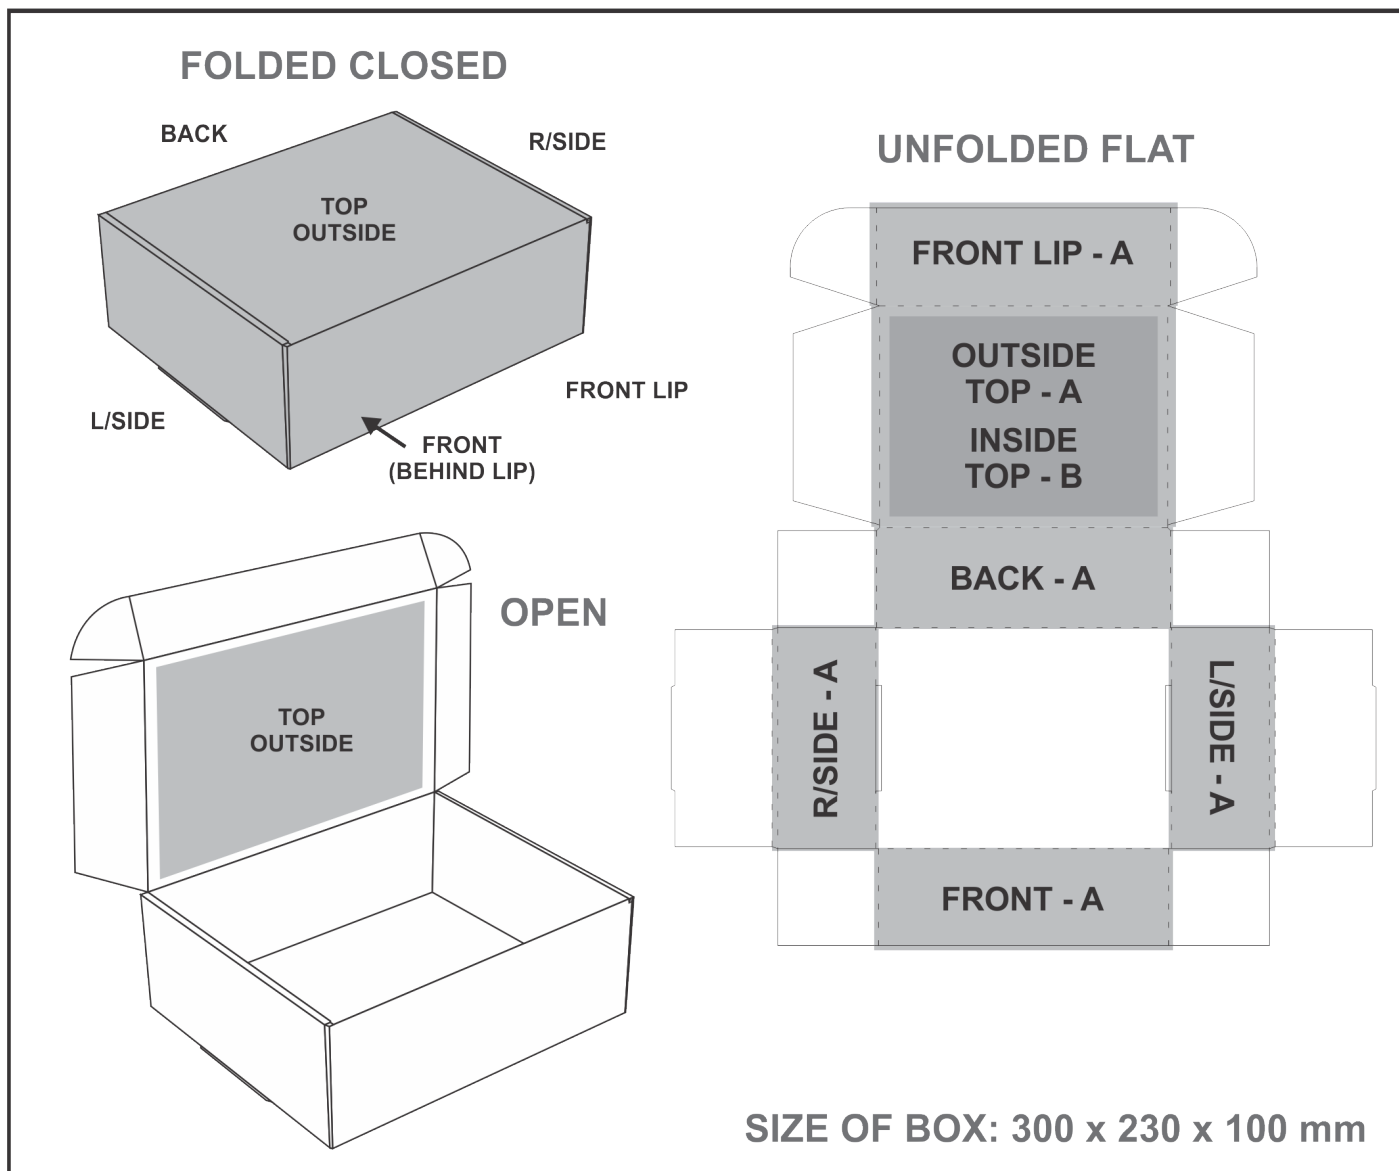

## Bianca Gift Box A

### Need to know:

- Includes 1-Position Direct Print (setup fee applies).

**Please Note:** Due to the nature of the printing process, any white in a logo cannot be branded and we cannot guarantee an exact colour match as the box has a mate finish. The nature and inconsistency of the pre-cut boards may create a 1-3mm of unbranded space on the front lip and imperfections maybe be found within the print. Large solid coverage prints are not recommended, if large solid coverage is required, it is recommended on kraft boxes as imperfections are less noticeable.

## **Position A**

- 1. Digital Custom Packaging (DCP-CHG-6)  
Full Colour  
Size: 535mm wide x 767mm high

## **Position B**

- 1. Digital Custom Packaging (DCP-CHG-6)  
Full Colour  
Size: 282mm wide x 214mm high